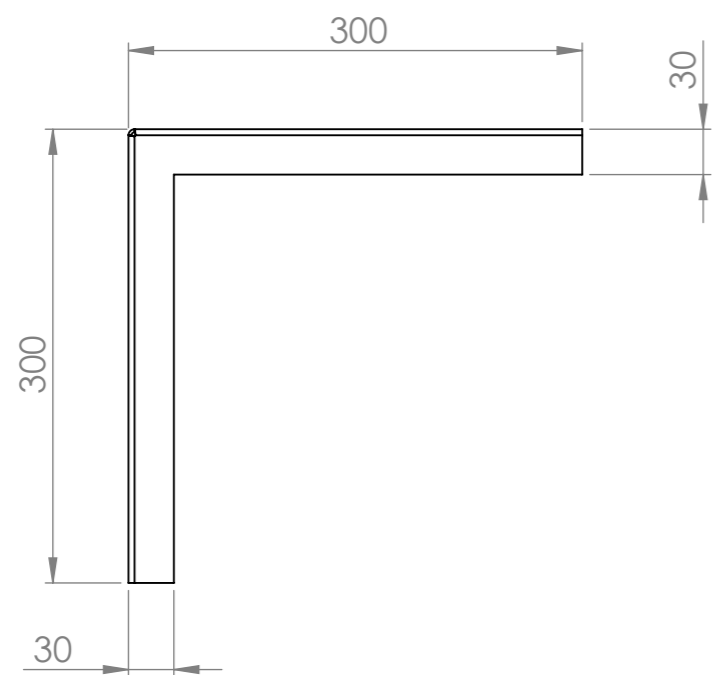

DRAWN	Evert Manders	DATE	3-4-2024		TITLE:		
REVISION					Corner Put 300x300x100x2mm BU		
 WE PRODUCE GARDEN PRODUCTS FOR PROFESSIONALS				Liessentstraat 4, 5405 AG Uden (NL).		Drawing:	A3
				† 0031 (0)413 - 27 41 68. e info@adezz.com, i www.adezz.com			
Color:	-	Mass (kg):		SCALE:1:5	SHEET 1 OF 2		

DRAWN	Evert Manders	DATE	3-4-2024		TITLE:		
REVISION					Corner Put 300x300x100x2mm BU		
				Liessentstraat 4, 5405 AG Uden (NL). † 0031 (0)413 - 27 41 68. e info@adezz.com, i www.adezz.com		Drawing:	
Color: -				Mass (kg):		Corner Put 300x300x100x2mm BU	A3
				SCALE:1:5		SHEET 2 OF 2	