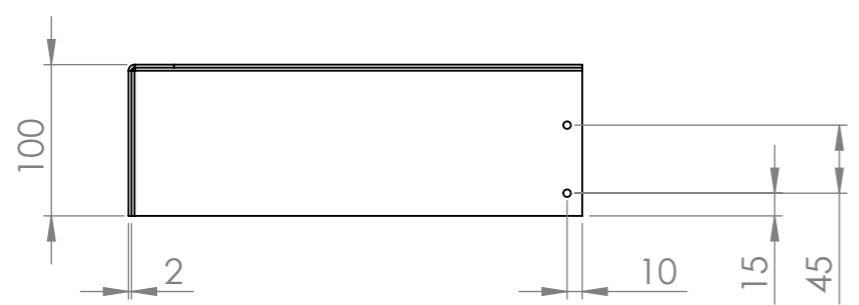

DRAWN	Evert Manders	DATE	3-4-2024		TITLE:		
REVISION					Corner Put 300x300x100x2mm BU		
 WE PRODUCE GARDEN PRODUCTS FOR PROFESSIONALS				Liessentstraat 4, 5405 AG Uden (NL).		Drawing:	A3
				† 0031 (0)413 - 27 41 68. e info@adezz.com, i www.adezz.com			
Color:	-	Mass (kg):		SCALE:1:5	SHEET 1 OF 2		

DRAWN	Evert Manders	DATE	3-4-2024		TITLE:		
REVISION					Corner Put 300x300x100x2mm BU		
				Liessentstraat 4, 5405 AG Uden (NL). † 0031 (0)413 - 27 41 68. e info@adezz.com, i www.adezz.com		Drawing:	
Color: -				Mass (kg):		Corner Put 300x300x100x2mm BU	A3
				SCALE:1:5		SHEET 2 OF 2	